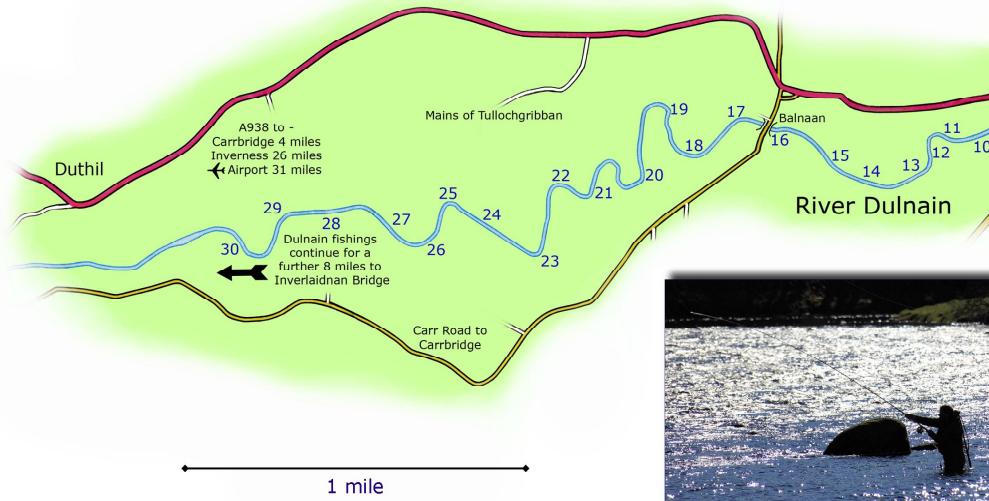

THE FISHINGS OF THE STRATHSPEY ANGLING IMPROVEMENT ASSOCIATION

	Suitable car parking
	Overhead power lines
	Footpath
	Vehicle track

Towards the famous Lurg Pool

Access

The map indicates existing footpaths and parking places. Although a right of access on foot exists in Scotland, vehicular access through farm land is with the kind permission of local farmers. Anglers must not obstruct gates or tracks. Please close gates to prevent livestock from wandering and use existing paths to avoid crop damage. These arrangements may be liable to change if this privilege is abused. If in any doubt, please ask.

The tail of Bun a Bhord

At the head of Bridge Pool

Nethy Pool

Key to main pools on the River Dulnain

- | | |
|------------------|--------------------|
| 1. Fly Pool | 16. Balnaan Pool |
| 2. Railway Pool | 17. Betsy's Pool |
| 3. Clay Bank | 18. Clury Pool |
| 4. Lochliath | 19. Daloupach |
| 5. Bridge Pool | 20. First Sands |
| 6. Fish Pool | 21. Second Sands |
| 7. The Falls | 22. Third Sands |
| 8. The Bulwarks | 23. Sluice |
| 9. The Boulders | 24. Broom Straight |
| 10. Long Pool | 25. Gravel Bend |
| 11. John's Pool | 26. Gallovie Pool |
| 12. Castle Benis | 27. The March |
| 13. The Laundry | 28. Suspension |
| 14. Fir Tree | 29. The Ford |
| 15. Tommy Rams | 30. Point Pool |