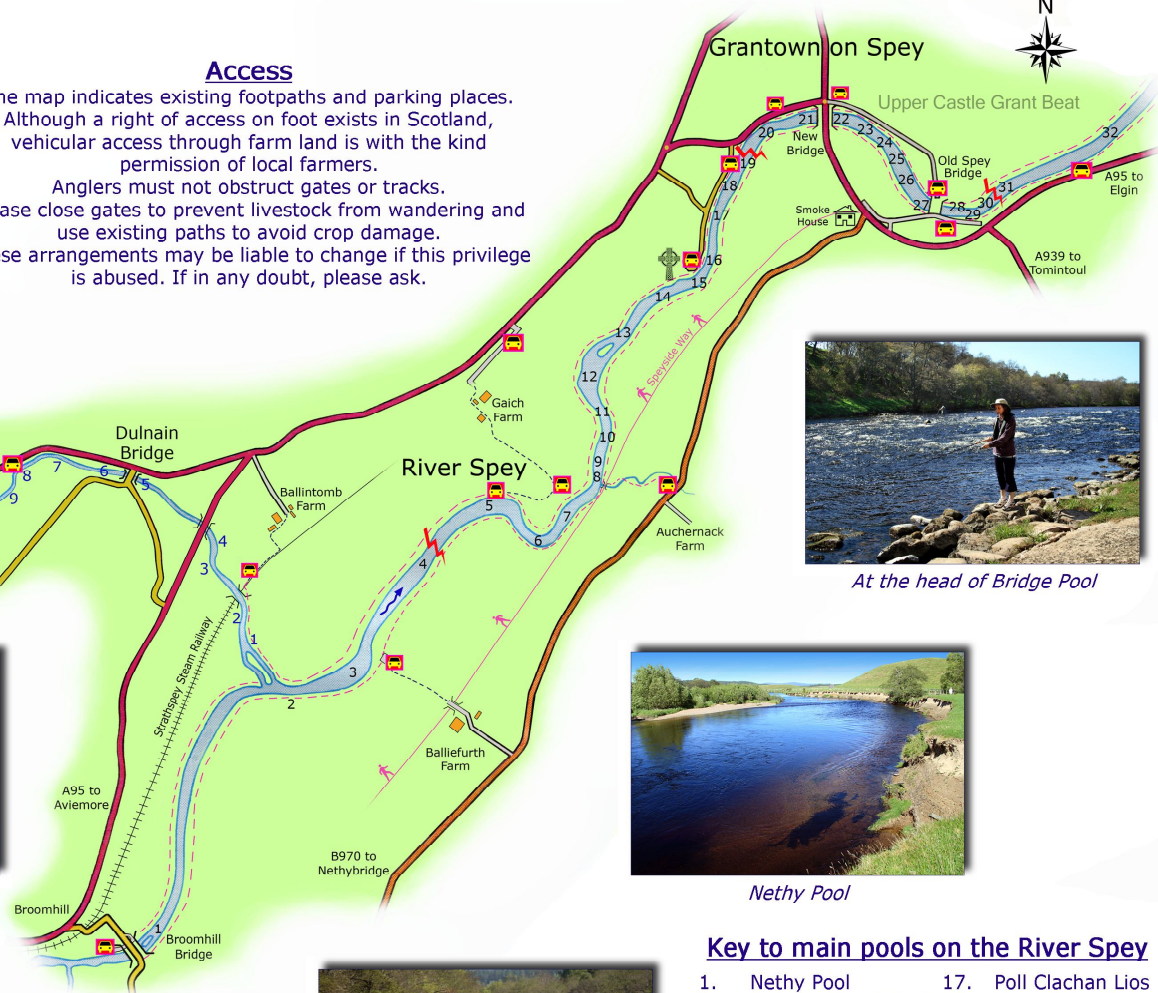

At the head of Bridge Pool